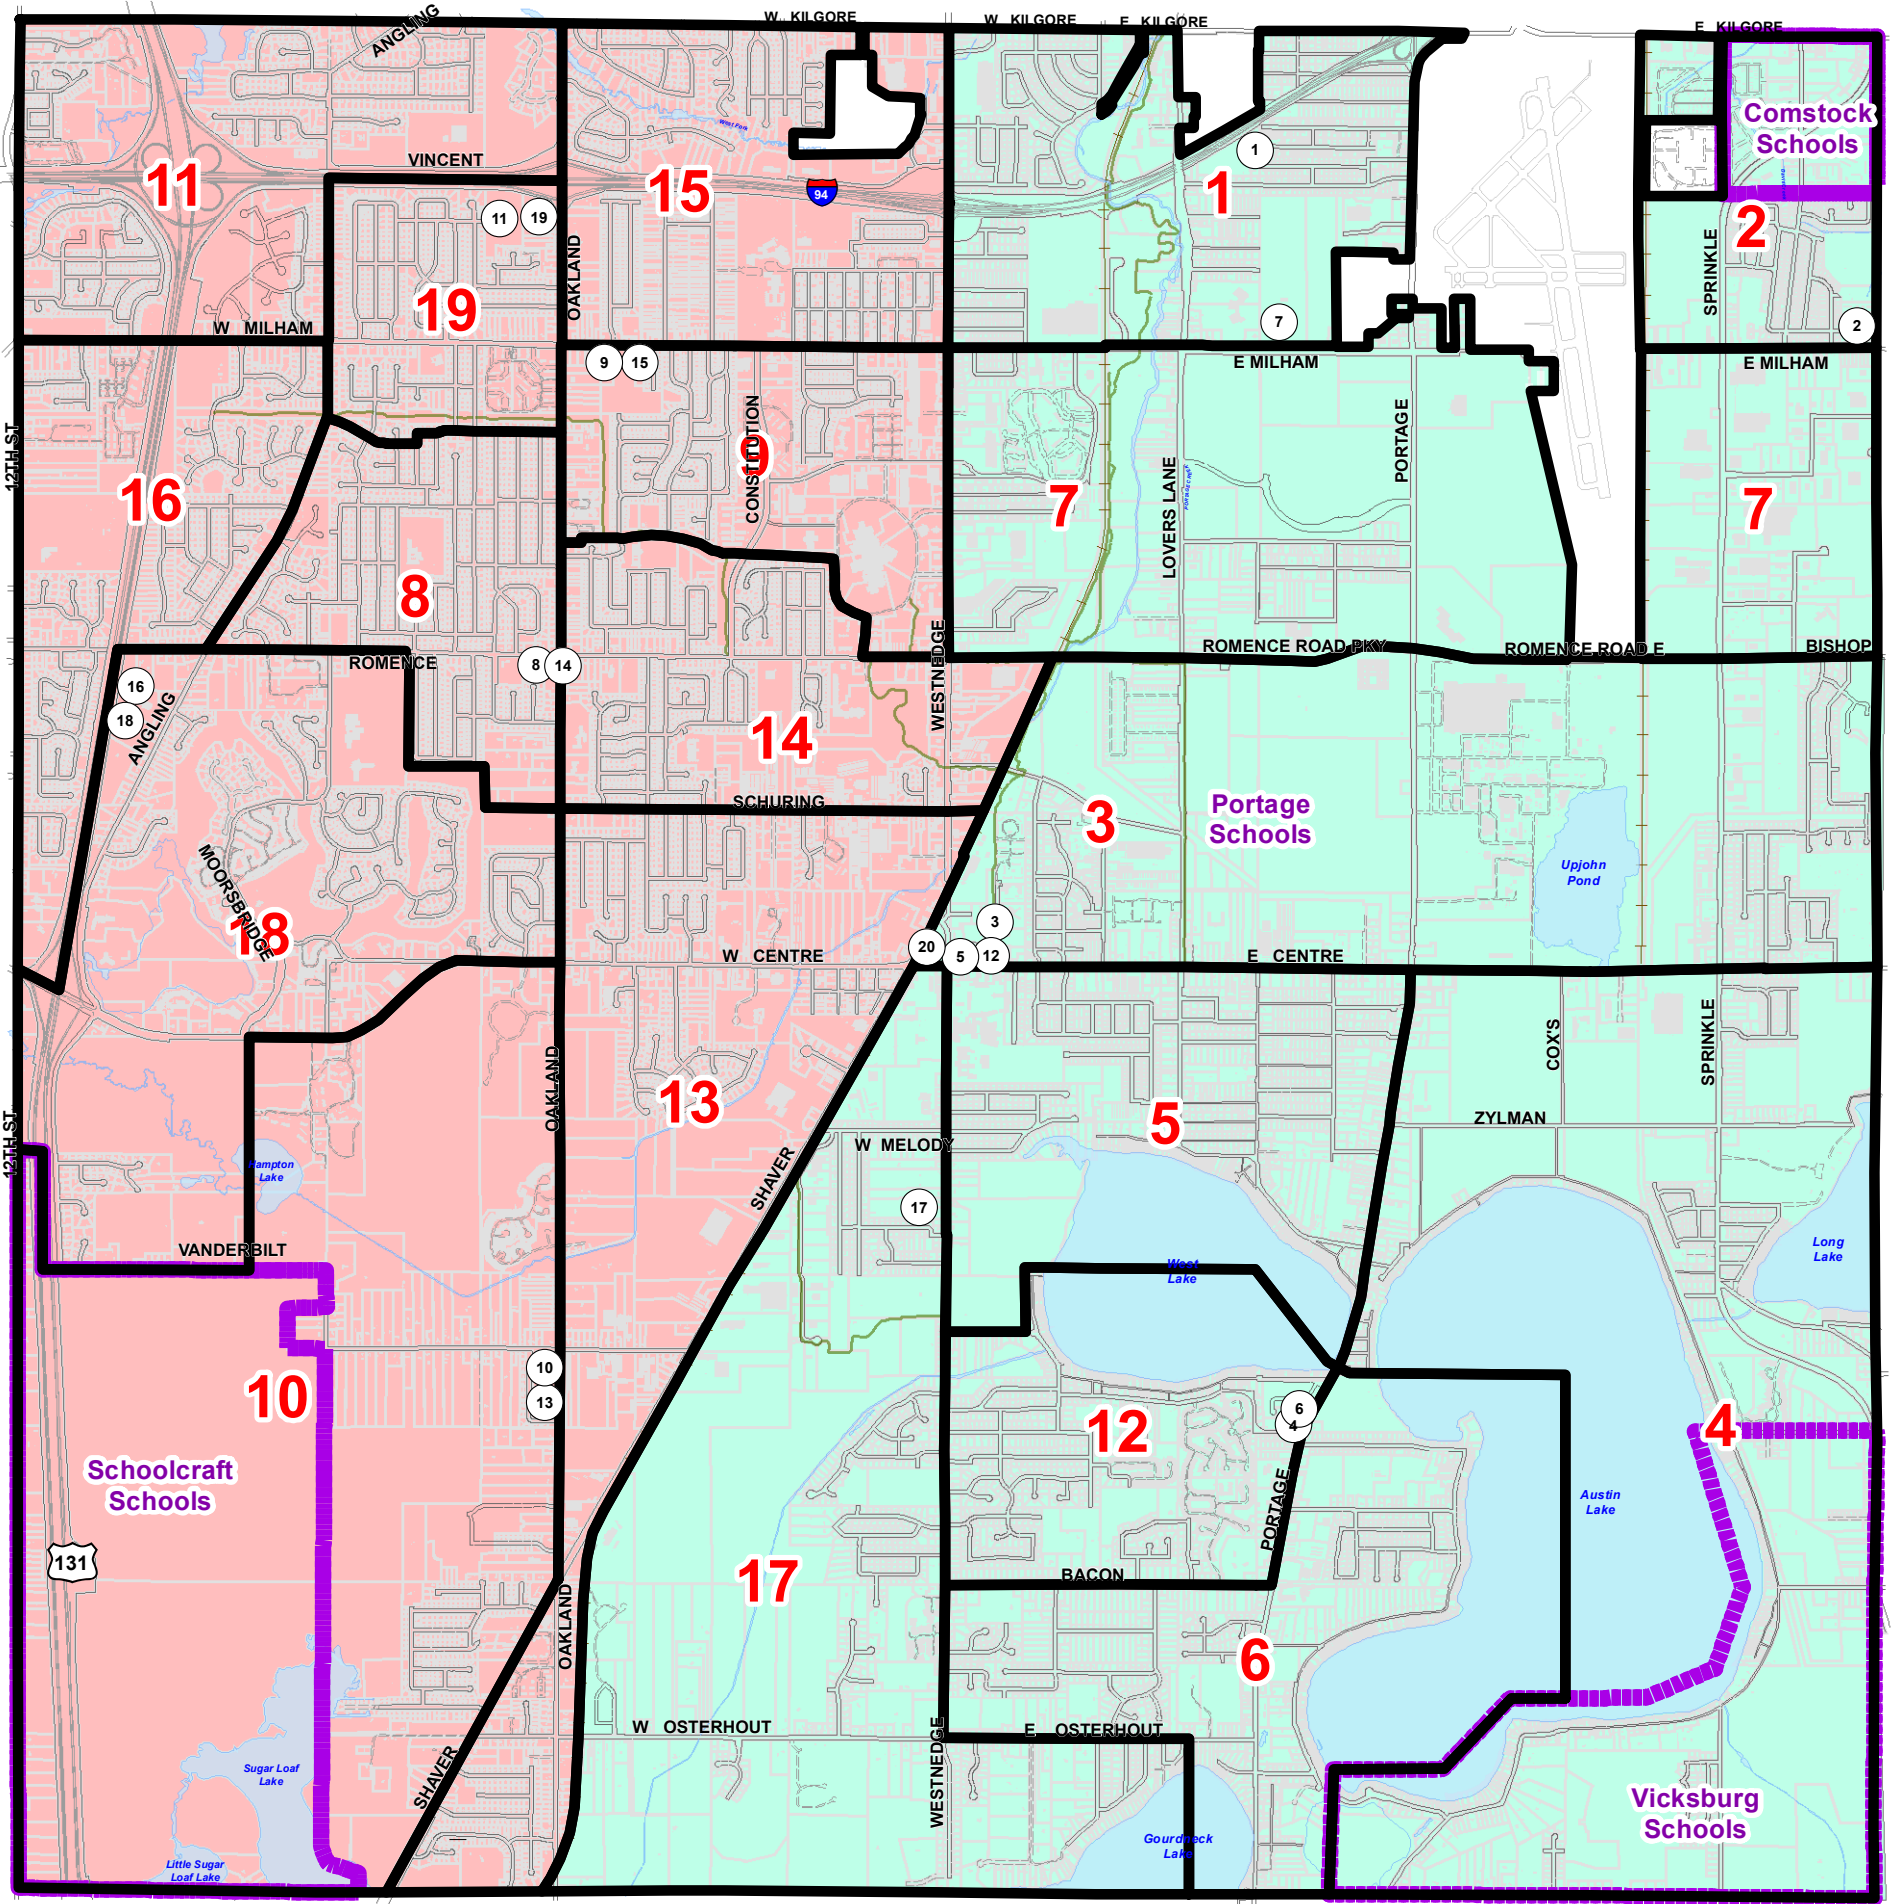

Precinct Map

CITY OF PORTAGE PRECINCTS

1. Westminster Presbyterian Church	1515 Helen Avenue
2. Goldentree Apts. Community Building	4795 E. Milham Avenue
3. Portage Parks and Recreation Office	320 Library Lane
4. Lord of Life Lutheran Church	9420 Portage Road
5. Zhang Portage Community Senior Center	203 E. Centre Avenue
6. Lord of Life Lutheran Church	9420 Portage Road
7. K/RESA	1819 E. Milham Avenue
8. Chapel Hill United Methodist Church	7028 Oakland Drive
9. Prince of Peace Lutheran Church	1747 W. Milham Avenue
10. Prairie Edge Church	9316 Oakland Drive

City of Portage is entirely located within the 61st State House District, 20th State Senate District, and 6th Congressional District.

	Precinct Locations		4th County Commission District
	Precinct Boundary		5th County Commission District
	School District Boundary		

Path: R:\GISADMIN\karl\projects\COMMON MAPS\Precinct_b.mxd1.mxd

Date: 2/2/2023
1 inch = 3,291 feet