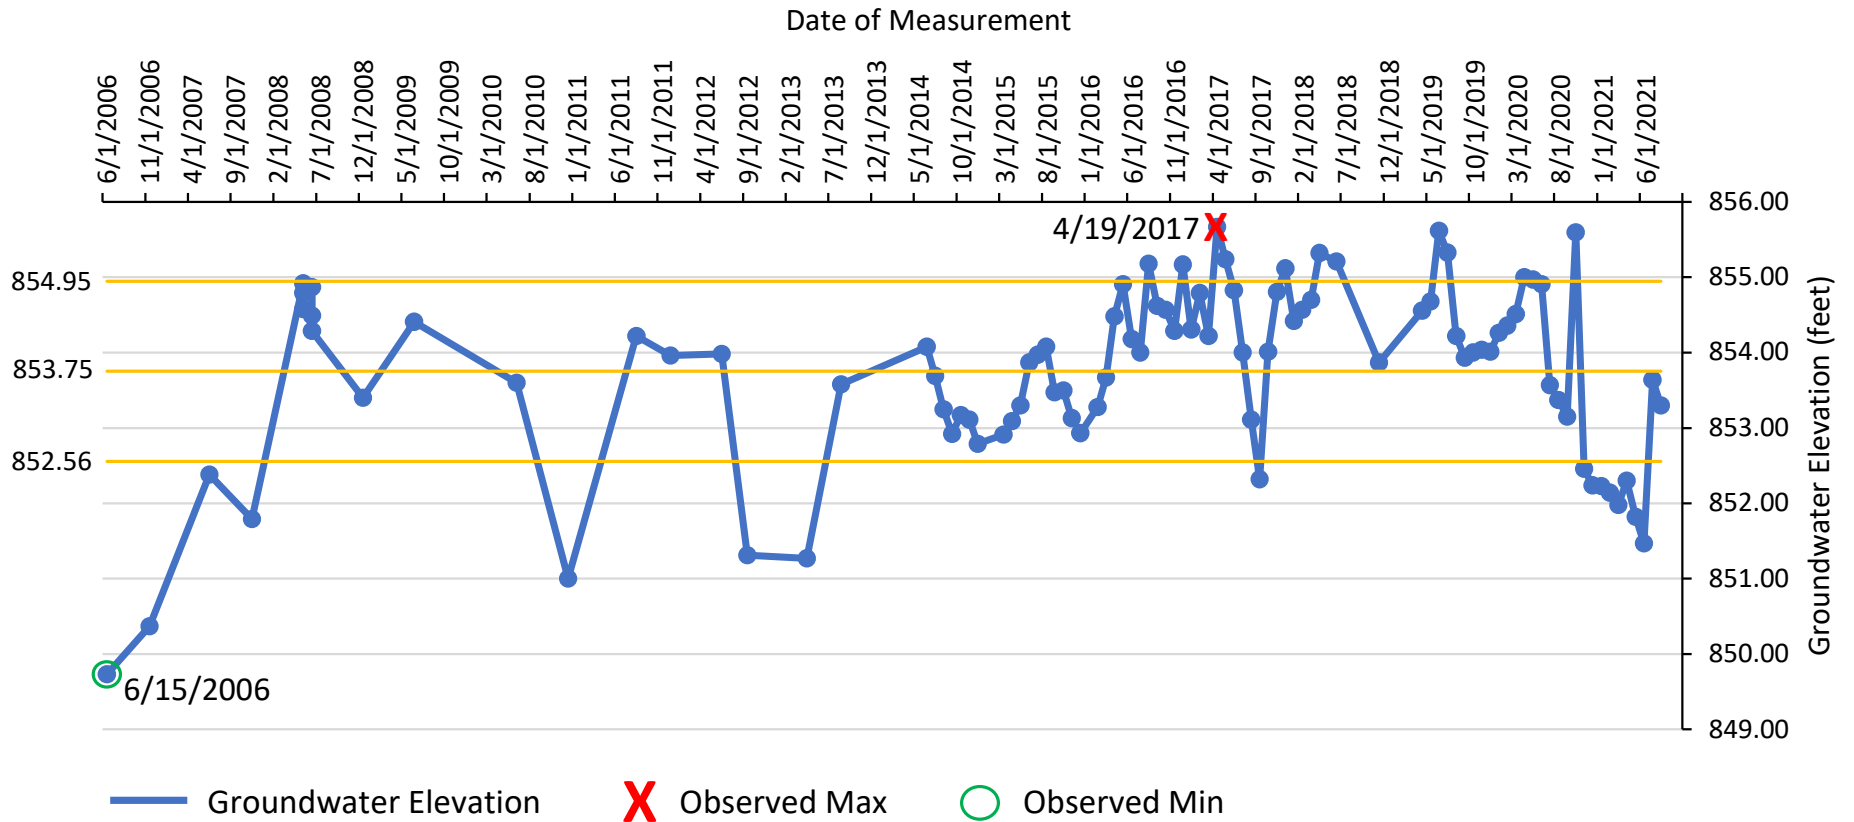

# City of Portage Historic Summary of Elevation Data

Mean + Std. Dev: 854.95 ft  
Mean: 853.75 ft  
Mean - Std. Dev: 852.56 ft

**Sprinkle Woods (#37) - MW-1**

Observed Max: 855.67 ft  
Observed Min: 849.73 ft  
Range: 5.94 ft

# City of Portage Historic Summary of Elevation Data

Mean + Std. Dev: 854.80 ft  
Mean: 853.32 ft  
Mean - Std. Dev: 851.84 ft

**Sprinkle Woods (#37) - MW-2**

Observed Max: 855.73 ft  
Observed Min: 848.31 ft  
Range: 7.42 ft