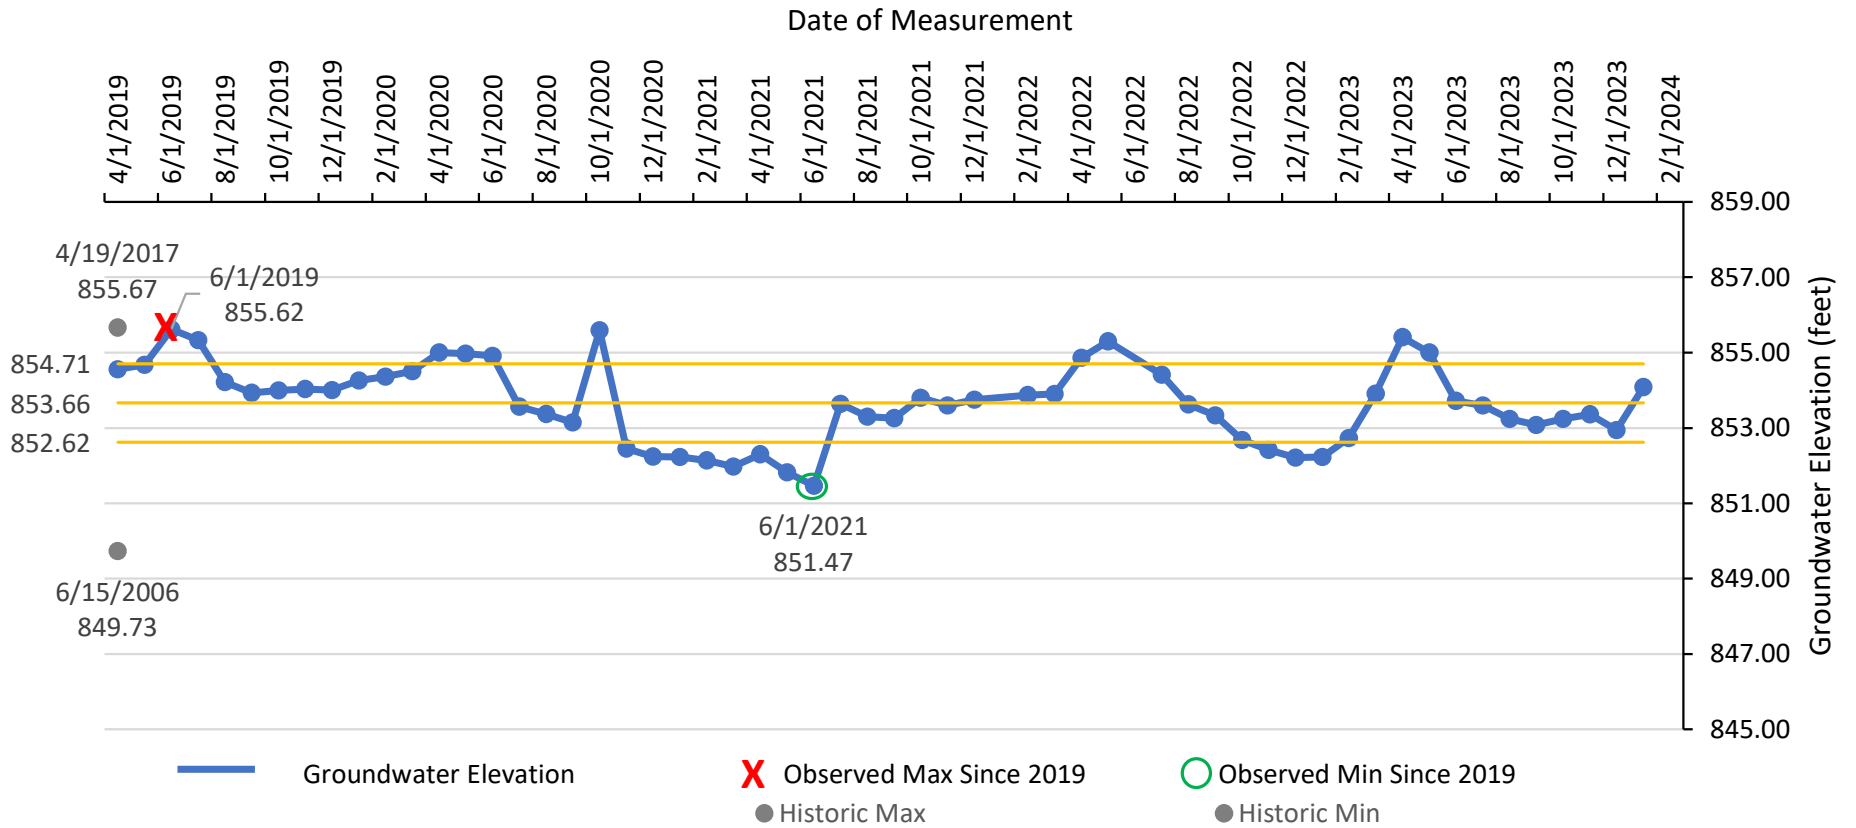

# City of Portage Summary of Elevation Data Since 2019

Mean + Std. Dev: 854.71 ft  
 Mean: 853.66 ft  
 Mean - Std. Dev: 852.62 ft

## Sprinkle Woods (#37) - MW-1

Observed Max: 855.62 ft  
 Observed Min: 851.47 ft  
 Range: 4.15 ft

## City of Portage Summary of Elevation Data Since 2019

Mean + Std. Dev: 854.54 ft  
 Mean: 853.51 ft  
 Mean - Std. Dev: 852.48 ft

### Sprinkle Woods (#37) - MW-2

Observed Max: 855.66 ft  
 Observed Min: 851.22 ft  
 Range: 4.44 ft