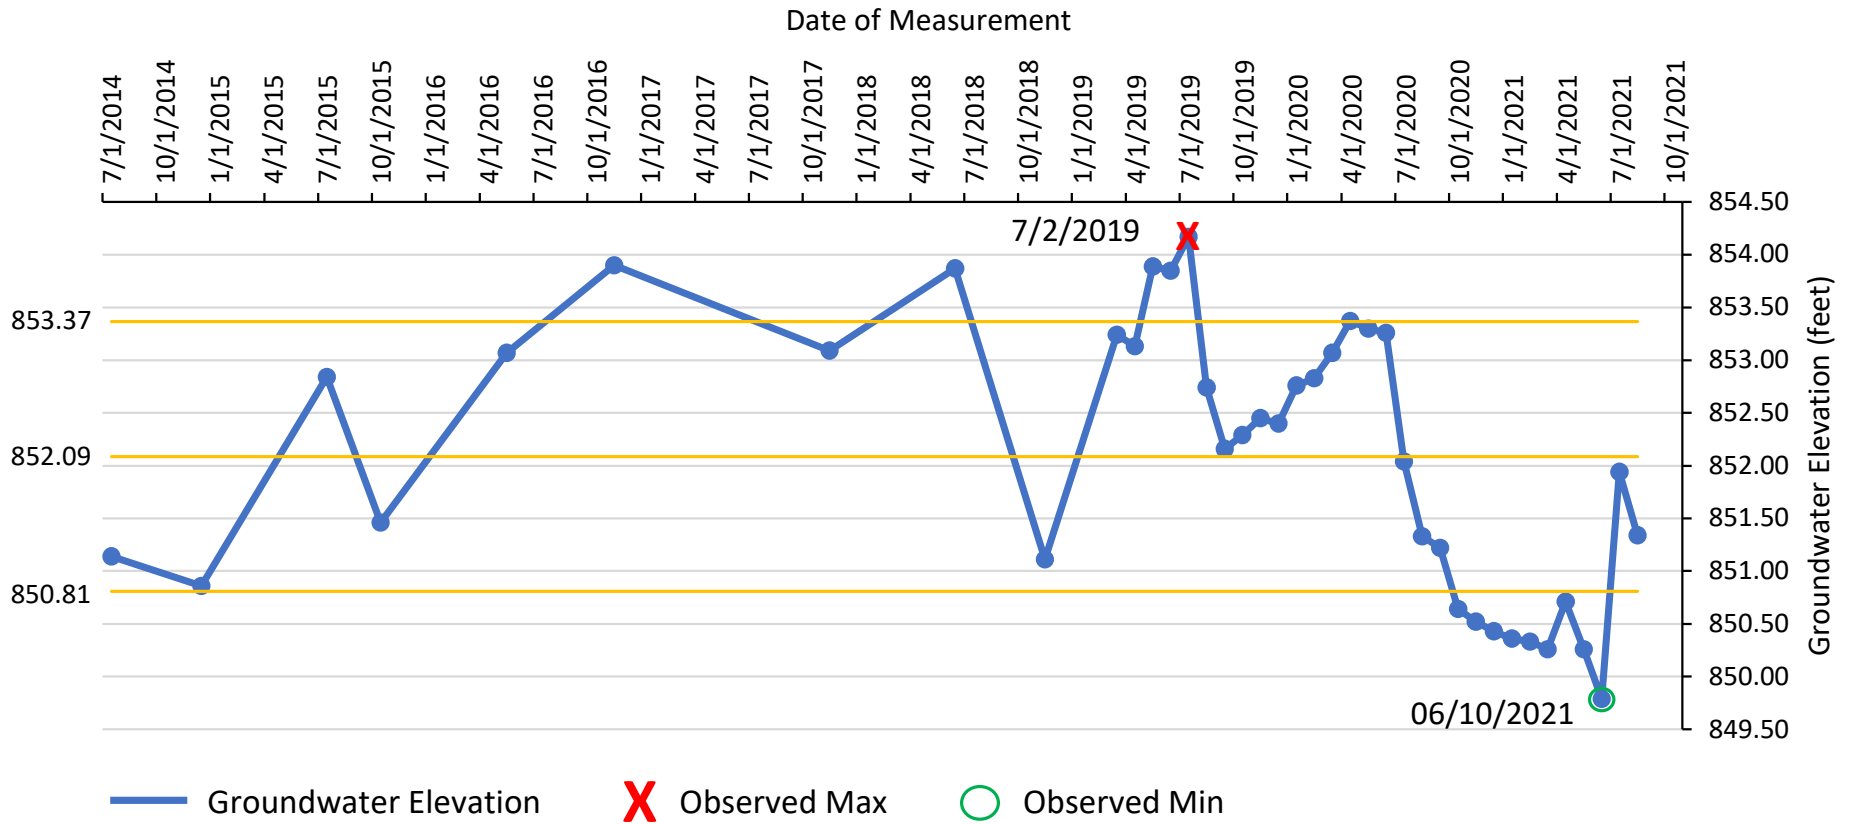

# City of Portage Historic Summary of Elevation Data

Mean + Std. Dev: 853.37 ft  
Mean: 852.09 ft  
Mean - Std. Dev: 850.81 ft

## Holiday Village East (#87) - MW-1

Observed Max: 854.17 ft  
Observed Min: 849.79 ft  
Range: 4.38 ft

# City of Portage Historic Summary of Elevation Data

Mean + Std. Dev: 853.88 ft  
 Mean: 852.39 ft  
 Mean - Std. Dev: 850.90 ft

## Holiday Village East (#87) - MW-2

Observed Max: 855.51 ft  
 Observed Min: 849.74 ft  
 Range: 5.77 ft