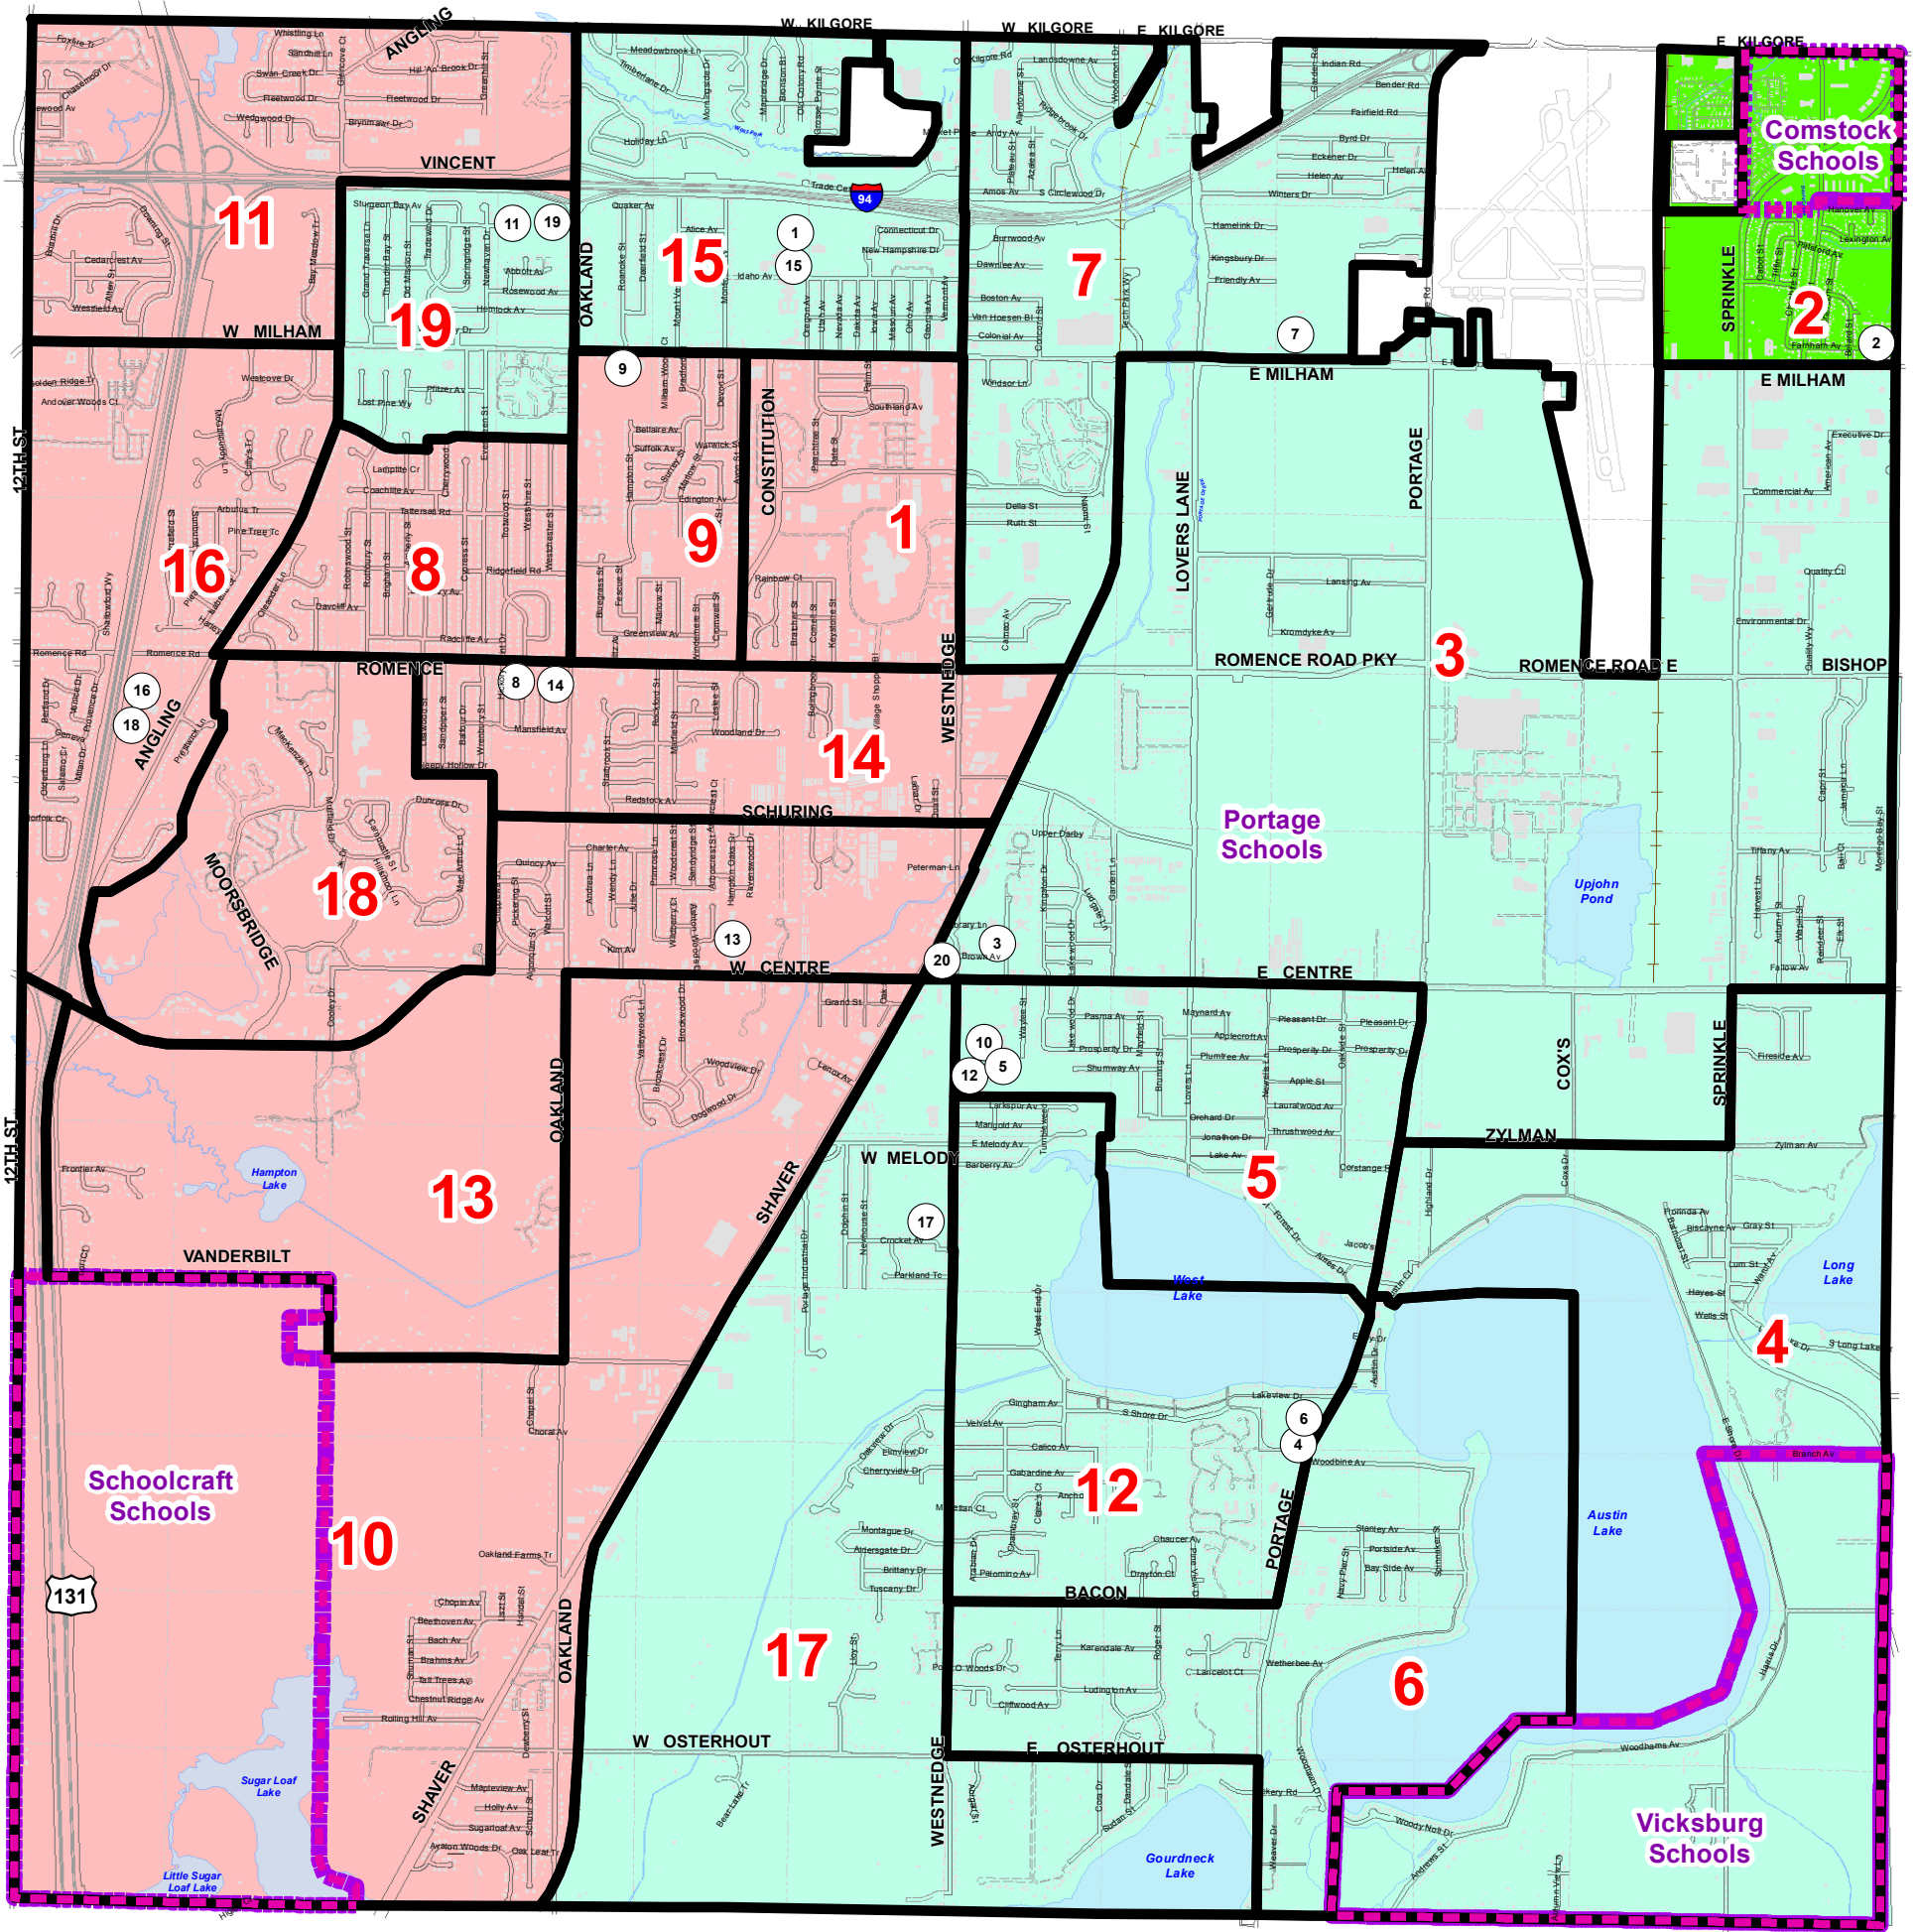

Precinct Map

CITY OF PORTAGE PRECINCTS

1. PPS "Dog House" Multi-Purpose Gym	1000 Idaho Avenue
2. Goldentree Apts. Community Building	4795 E. Milham Avenue
3. Portage Senior Center	320 Library Lane
4. Lord of Life Lutheran Church	9420 Portage Road
5. PPS "Stable" Multi-Purpose Gym	8305 S. Westnedge Avenue
6. Lord of Life Lutheran Church	9420 Portage Road
7. K/RESA	1819 E. Milham Avenue
8. Chapel Hill United Methodist Church	7028 Oakland Drive
9. Prince of Peace Lutheran Church	1747 West Milham Avenue
10. PPS "Stable" Multi-Purpose Gym	8305 S. Westnedge Avenue

CITY OF PORTAGE PRECINCTS

11. Kalamazoo First Assembly of God	5550 Oakland Drive
12. PPS "Stable" Multi-Purpose Gym	8305 S. Westnedge Avenue
13. St. Catherine Catholic Church	1150 W. Centre Avenue
14. Chapel Hill United Methodist Church	7028 Oakland Drive
15. PPS "Dog House" Multi-Purpose Gym	1000 Idaho Avenue
16. The Bridge Church	7200 Angling Road
17. Pathfinder Church	8740 S. Westnedge Avenue
18. The Bridge Church	7200 Angling Road
19. Kalamazoo First Assembly of God	5550 Oakland Drive
20. Absentee Counting Board	Portage City Hall

Legend

- ① Precinct Locations
- ▭ Voting Precinct
- ▨ School District Boundary
- ▭ 8th County Commission District
- ▭ 10th County Commission District
- ▭ 11th County Commission District